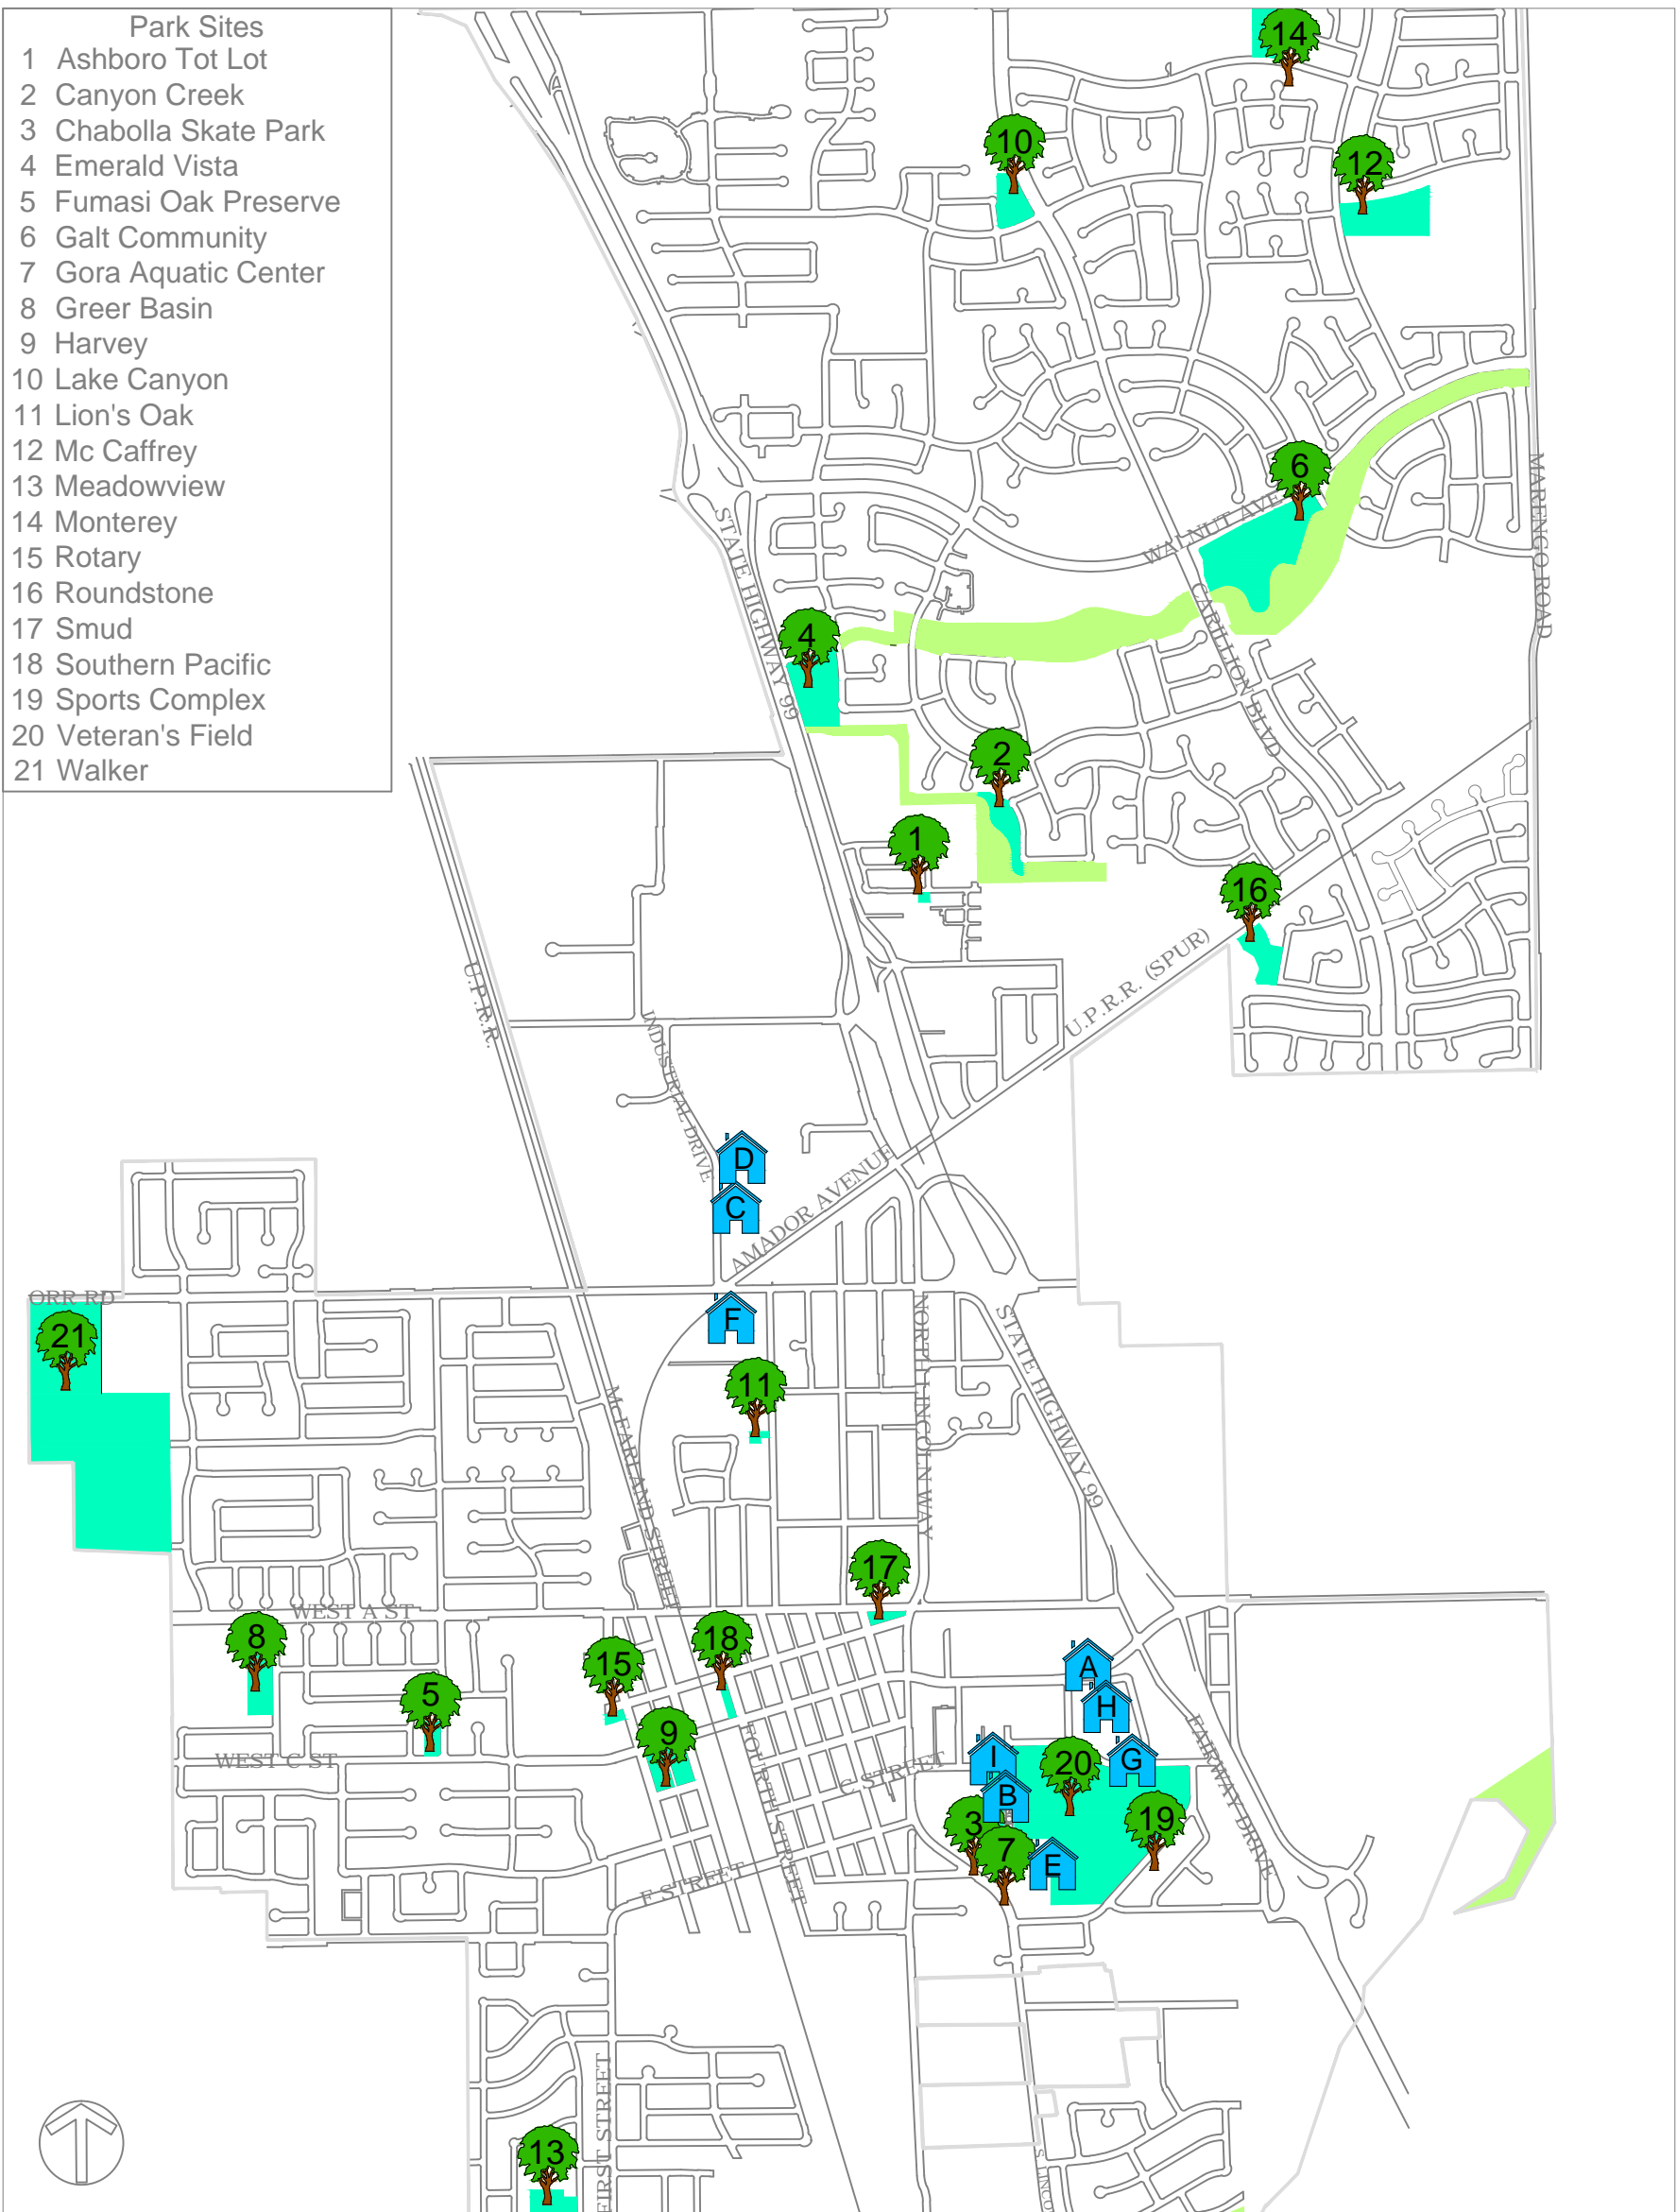

- Park Sites**
- 1 Ashboro Tot Lot
 - 2 Canyon Creek
 - 3 Chabolla Skate Park
 - 4 Emerald Vista
 - 5 Fumasi Oak Preserve
 - 6 Galt Community
 - 7 Gora Aquatic Center
 - 8 Greer Basin
 - 9 Harvey
 - 10 Lake Canyon
 - 11 Lion's Oak
 - 12 Mc Caffrey
 - 13 Meadowview
 - 14 Monterey
 - 15 Rotary
 - 16 Roundstone
 - 17 Smud
 - 18 Southern Pacific
 - 19 Sports Complex
 - 20 Veteran's Field
 - 21 Walker

CITY FACILITIES AND PARK SITES

City of Galt
 Department of Parks and Recreation
 610 Chabolla Ave.
 Galt, CA 95632
 (209) 366-7180

Legend	
	Parks
	Facilities
	Open Space

Facilities	
A	City Hall
B	Parks and Recreation Department
C	Police Department
D	Public Works and Planning Department
E	Galt Market
F	Corp Yard
G	Galt Library
H	Littleton Community Center
I	Chabolla Community Center